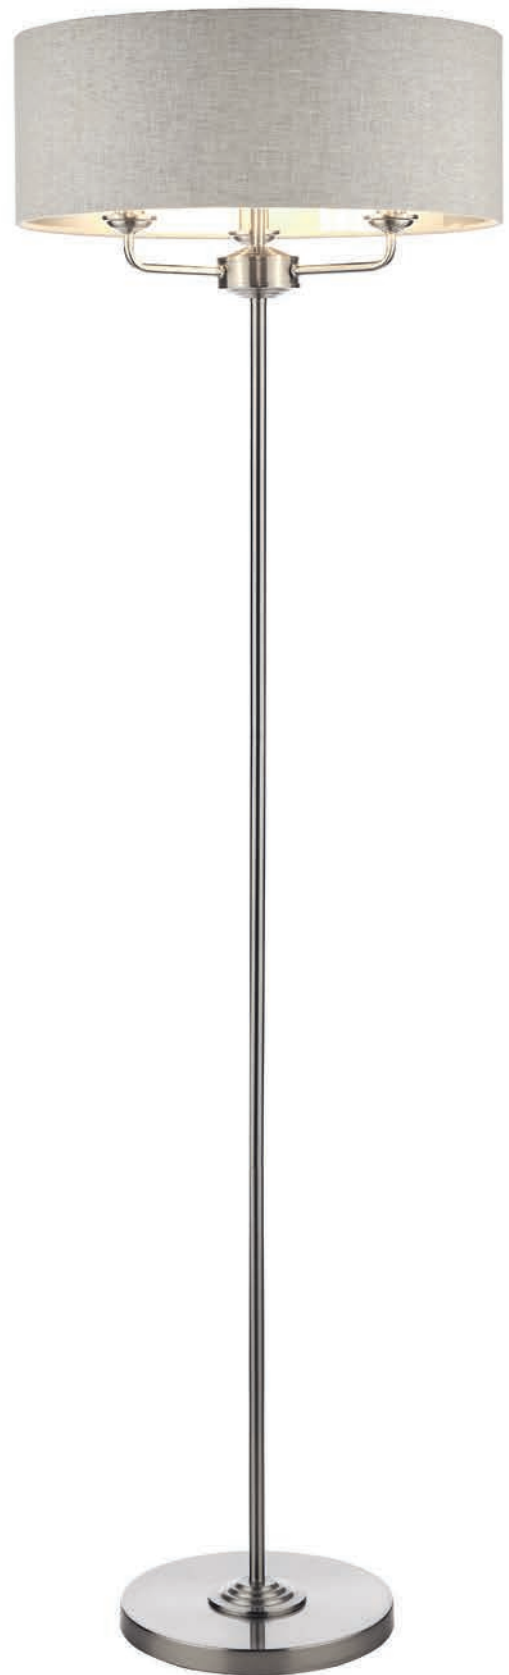

Sorrento 3lt Floor Lamp

LA3570089-Q

Satin Nickel & Natural

c/w natural linen shade

3 x 40w max SES CNDL

H160 x Ø47cm