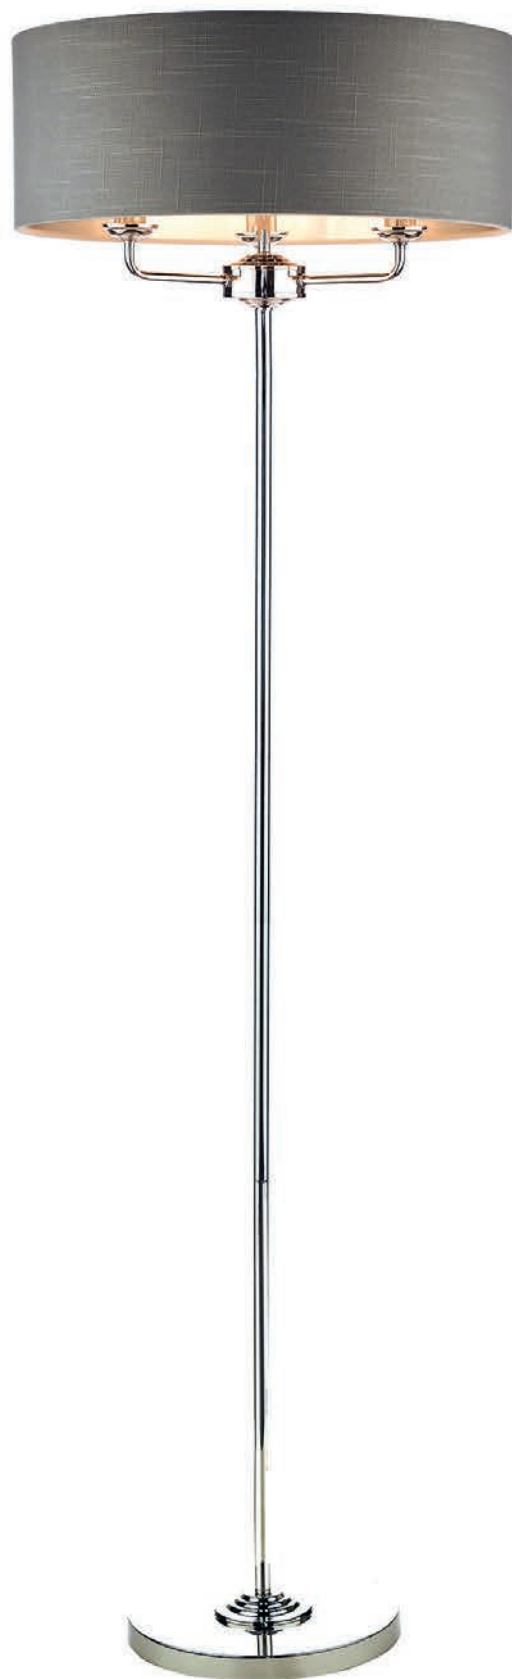

The Sorrento

POLISHED NICKEL

Sorrento 3lt Table Lamp

LA3702786-Q

Polished Nickel & Grey

c/w grey linen shade

⬆ 3 x 40w max SES CNDL

H52 x Ø32cm