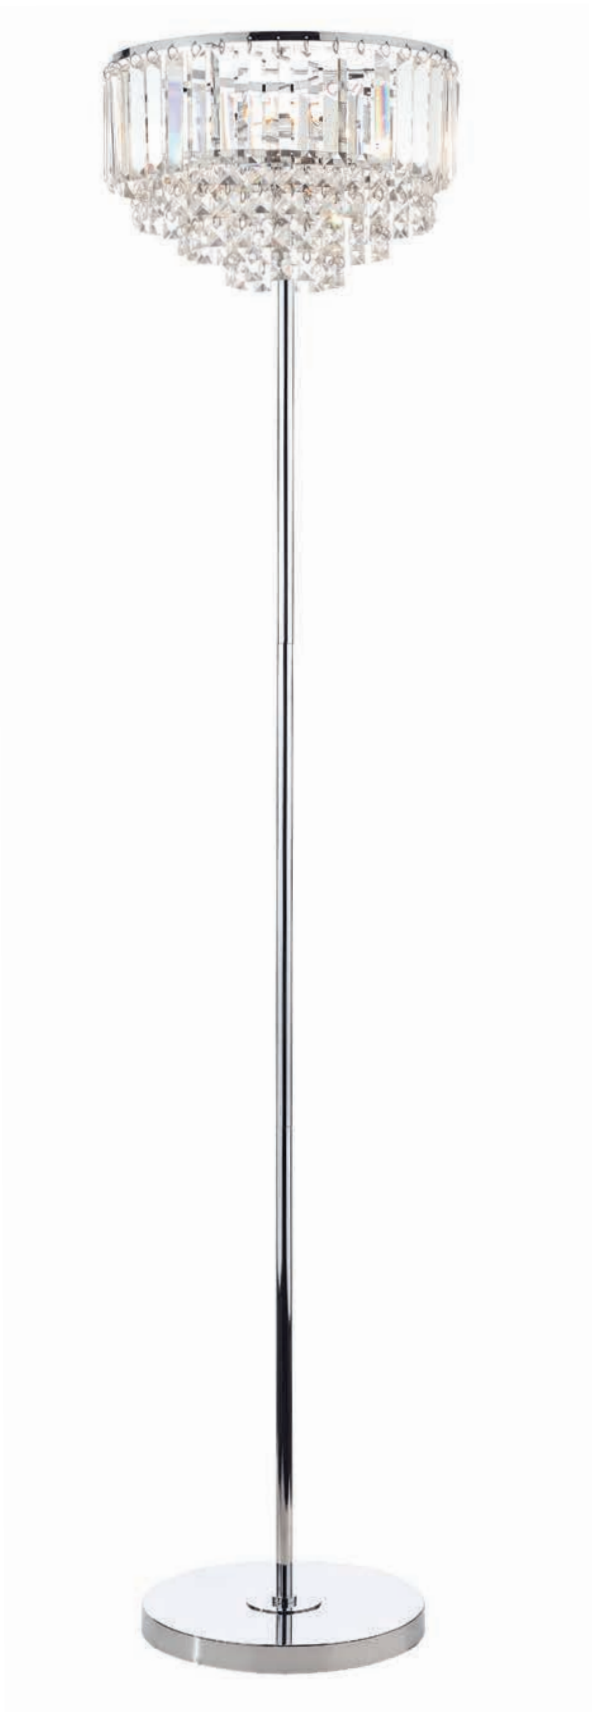

Vienna 3lt Floor Lamp

LA3603227-Q

Polished Chrome & Crystal

3 x 33w max G9

H154 x Ø30cm