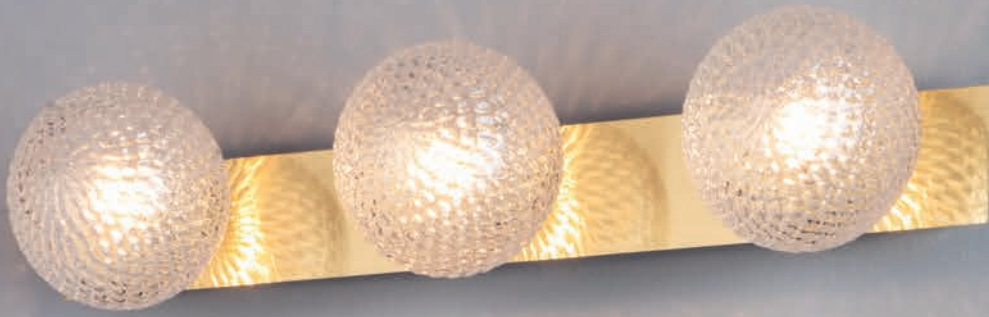

D18 x H25 x W35cm

Mulroy 2lt Wall Light

LA3727743-Q

Cream Gold & Natural
c/w natural faux silk shade
2 x 25w max SES GB

D20 x H25 x W30cm

The
Bathroom
COLLECTION

The
Prague
SATIN BRASS

CAN BE CEILING
OR WALL MOUNTED