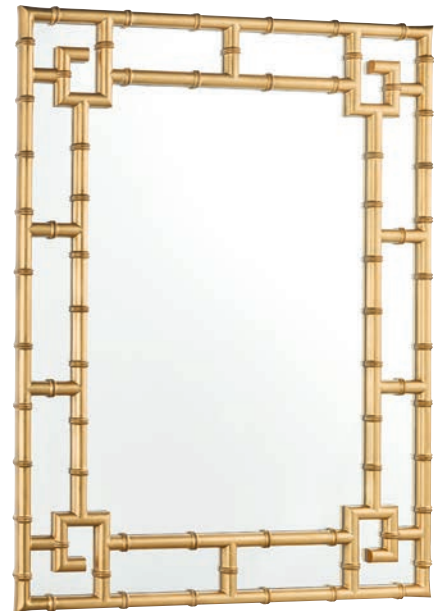

LA3735683-Q
silver detail edging
H73 x W58cm

Overton Mirror

LA3735684-Q
champagne detail edging
H73 x W58cm

Duchess Mirror

LA3756027-Q
bevelled detail edging
H90 x W78cm

Rochelle Mirror

LA3561559-Q
bevelled detail edging
H72 x W100cm

Cara Mirror

LA3624477-Q
mottled bronze
& black detail edging
Ø110cm

Cara Mirror

LA3715723-Q
mottled bronze
& black detail edging
H114 x W94cm

Lovell Mirror

LA3589304-Q
champagne detail edging
Ø99cm

Shawford Mirror