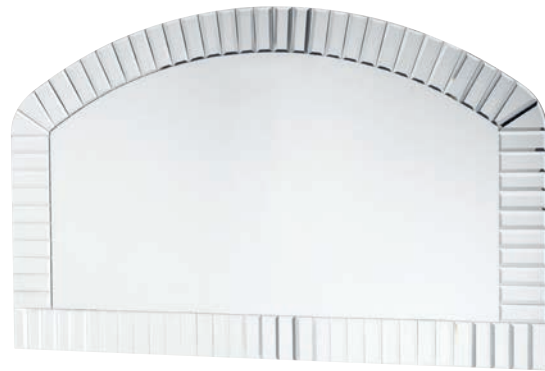

Capri Mirror

LA3691929-Q

bevelled detail edging
H78 x W125cm