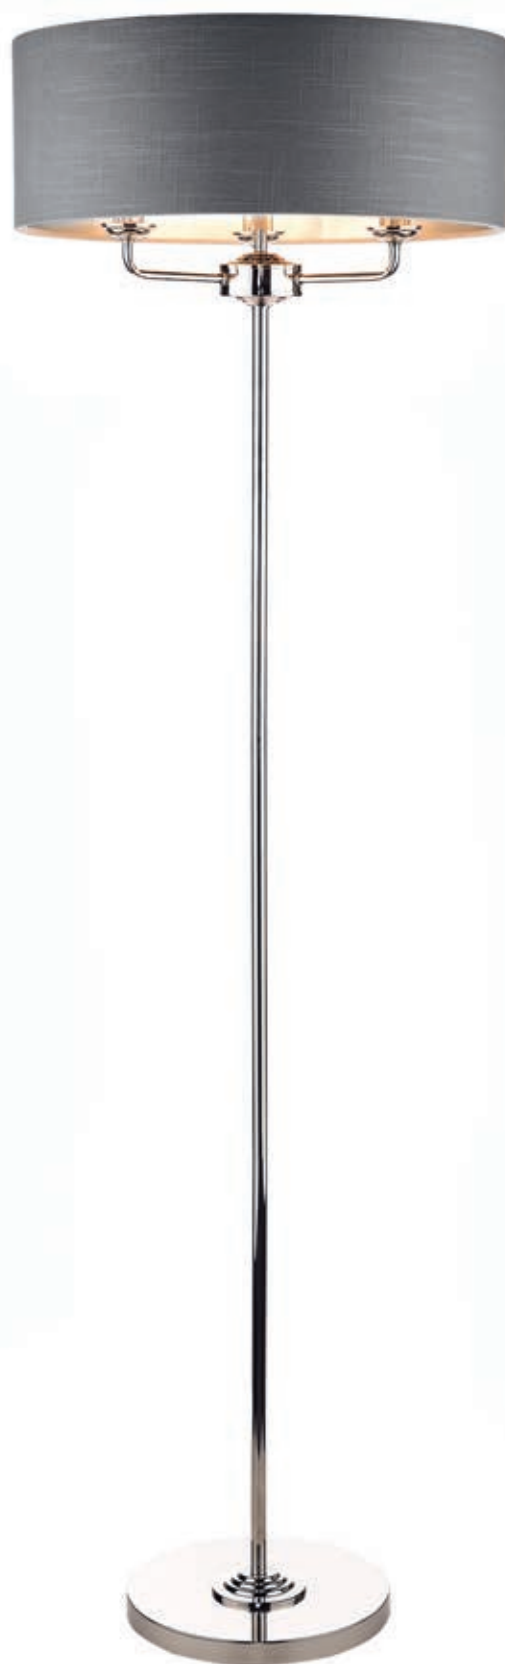

The Sorrento

POLISHED NICKEL

Sorrento 3lt Table Lamp

LA3702786-Q

Polished Nickel

c/w grey linen shade

💡 3 x 40w max SES CNDL

H52 x Ø32cm