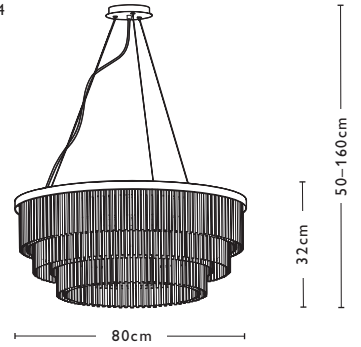

ALPHEIOS
ALP1244
P31

Polished Chrome & Glass
12 x 40w max SES CNDL
16.8kg