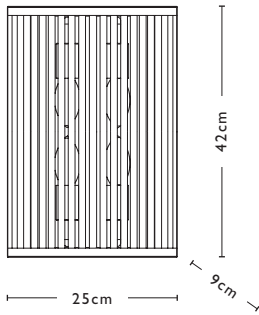

ARENDA
ARE0735
P43

Distressed Gold Leaf & Bespoke
1 x 60w max ES GLS
1.5kg

ELEANOR
ELE1535
P27

Natural Brass & Glass
15 x 60w max ES GLS
27.6kg

ELEANOR
ELE3035
P27

Natural Brass & Glass
4 x 40w max SES CNDL
2.6kg