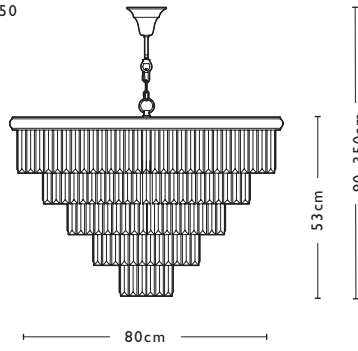

EULALIA
EUL1250
P21

Polished Chrome & Crystal
12 x 40w max SES CNDL
15.4kg