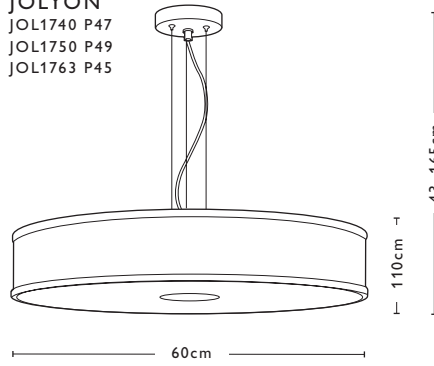

□ 2.5kg

JOLYON
JOL1740 P47
JOL1750 P49
JOL1763 P45

Brushed Brass/Polished Chrome/Antique Bronze
6 x 11w max ES GLS