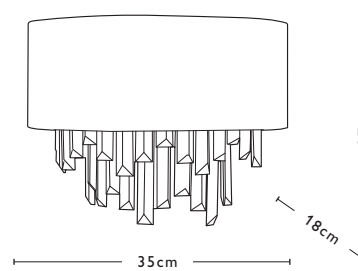

HURLEY
HUR0950
P41

Polished Chrome & Crystal
2 x 40w max G9
1.6kg