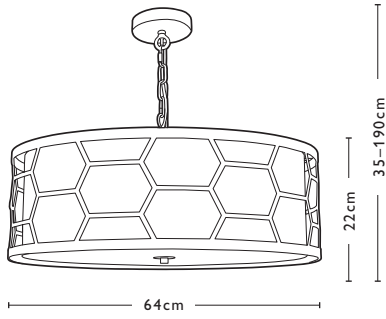

ANNABELLE
ANN0638
P51

Polished Nickel & Bespoke
6 x 40w max SES CNDL
3.1kg

ARENDAL
ARE0335
P43

Distressed Gold Leaf
3 x 60w max ES GLS
3.9kg

ARENDA
ARE0435
P43

Distressed Gold Leaf & Bespoke
4 x 60w max ES GLS
7.0kg