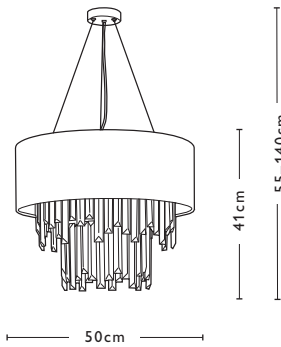

EULALIA
EUL1250
P21

Polished Chrome & Crystal
12 x 40w max SES CNDL
15.4kg

EULALIA
EUL2350
P23

Polished Chrome & Crystal
10 x 40w max SES CNDL
21.5kg

HURLEY
HUR0650
P41

Polished Chrome & Crystal
6 x 40w max G9
5.3kg