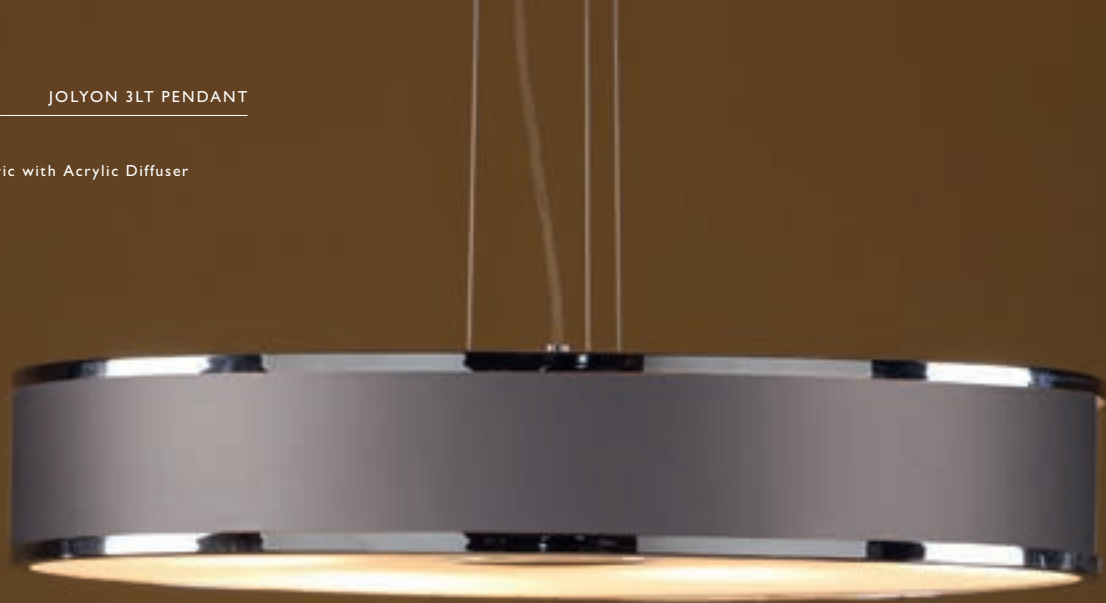

JOL1050-17

JOLYON 3LT PENDANT

Polished Chrome

Seal Satin Silk Fabric with Acrylic Diffuser