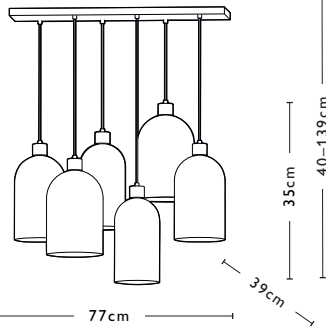

SPECIFICATIONS

Ceiling Lights & Ranges

LED

LOW ENERGY

EARTHED

DOUBLE INSULATED

HEIGHT ADJUSTABLE

PULL CORD SWITCH

IN LINE ROCKER SWITCH

FOOT SWITCH

ALMA
ALM6422
P37

Smoked Glass, Bronze & Black
6 x 60w max ES GLS
8.7kg