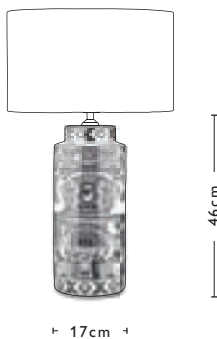

TEISHA
TEI4255
P63