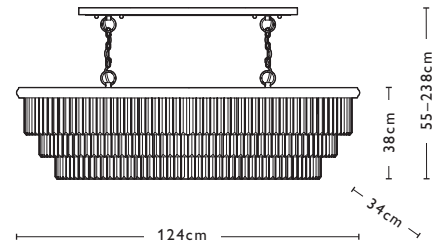

EULALIA
EUL2350
P23

Polished Chrome & Crystal
10 x 40w max SES CNDL
21.5kg