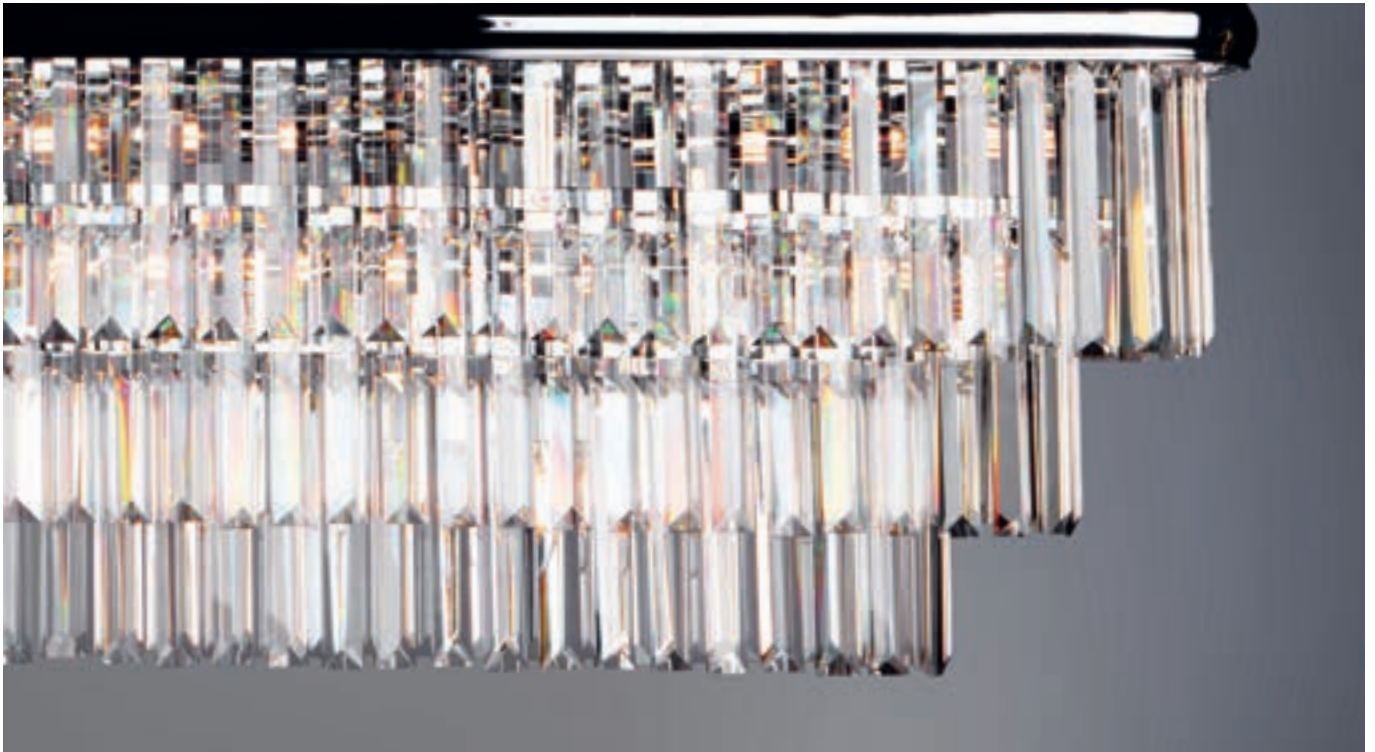

EUL1250 EULALIA 12LT CHANDELIER

Polished Chrome & Crystal

H min90 - max350 x Ø80cm

12 x 40w max SES CNDL

15.4kg

⚡ ⚡

EULALIA

The Eulalia linear crystal chandelier is the perfect statement piece to add real decadence above a dining table. As with the rest of this range, sparkling crystal coffins are suspended in tiers from a sleek metal band of polished chrome. Sure to become a talking point at any dinner party.