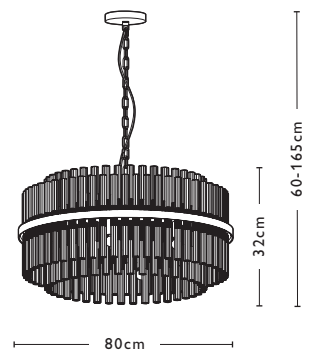

IMANI
IMA1635
P29

Natural Brass & Champagne Glass
16 x 40w max SES CNDL
23.8kg