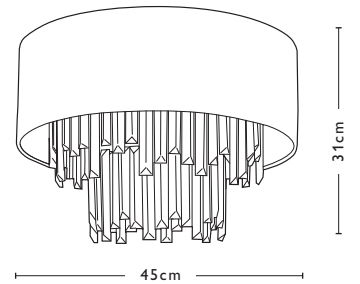

HURLEY
HUR5450
P41

Bespoke & Polished Chrome
4 x 40w max G9
5.8kg