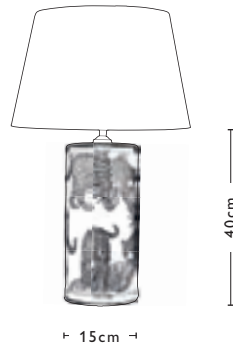

ELIZA
ELI4235
P59

Black, Gold & Leopard Motif
1 x 60w max ES GLS 2.1kg