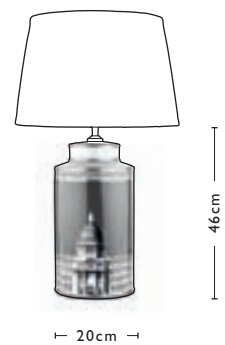

PROSPECT
PRO4224
P65

Green & Gold Palace Motif
1 x 60w max ES GLS 2.4kg