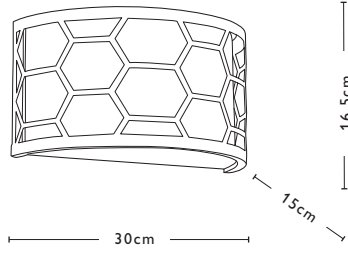

ARENDA
ARE0735
P43

Distressed Gold Leaf & Bespoke
1 x 60w max ES GLS
1.5kg