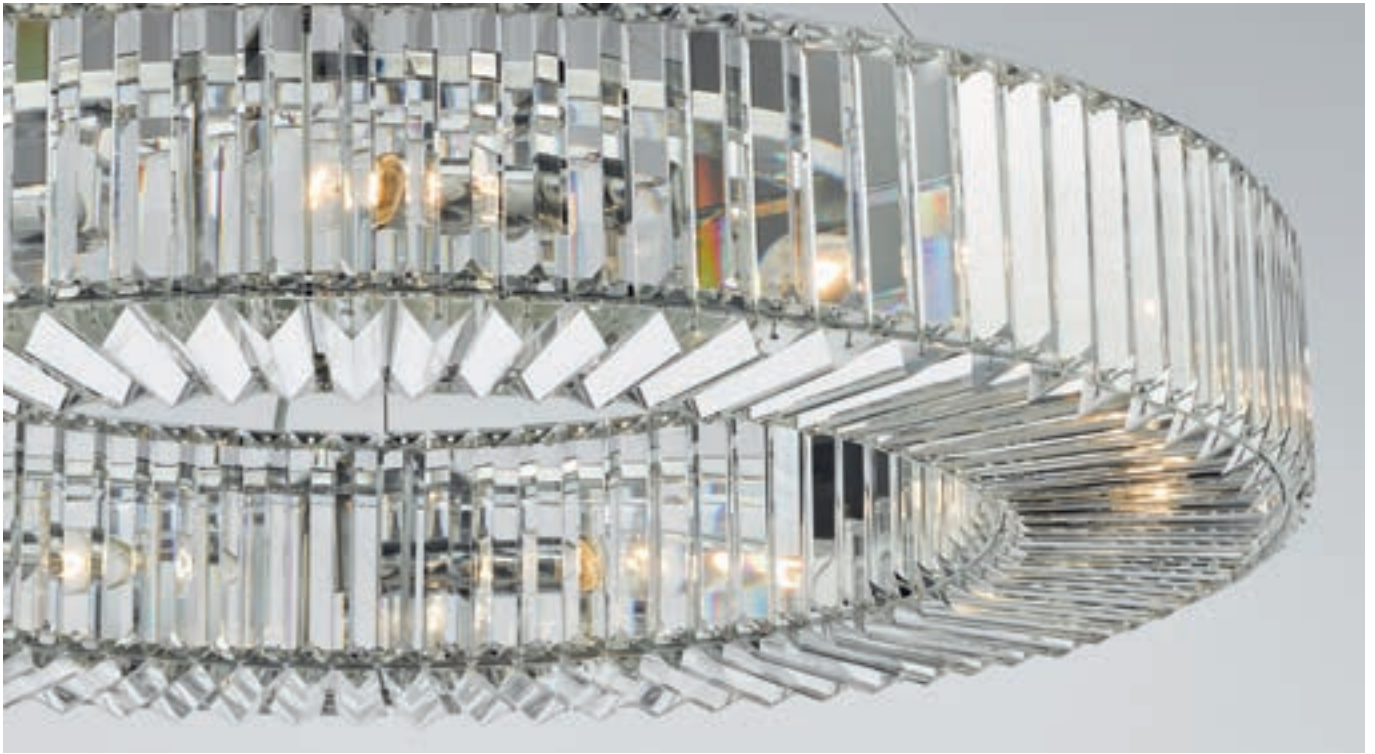

TABLE LAMPS

54 - 65

Slip cast ceramics are hand made and are very labour intensive. The shape is hand poured, finished by hand and then kiln fired. The large scale of these table lamp bases mean that there will always be some losses in the kiln. After the first firing, once inspected for any kiln defects, the patterns are applied expertly by hand and the lamp is fired again. Once more some bases will not make it through the intense heat of the firing process. Next the bases are dip glazed and fired a third time, before having gold details individually applied by hand and being fired for a final time.

EUL2350 EULALIA 10LT CHANDELIER

Polished Chrome & Crystal

D34 x H min55 - max238 x W124cm 21.5kg

10 x 40w max SES CNDL $\frac{1}{2}$ H/A

TEYANA

This circular chandelier comprises hundreds of pieces of beautiful bevel-cut crystal. The clear crystal reflects its surroundings effortlessly to create a stunning centrepiece. Its shallow height, steel tension cables, and reflective crystal coffins create a sense of weightlessness. With a diameter of over 80cm and an adjustable height of between 50 and 200cm, this large chandelier is very versatile.