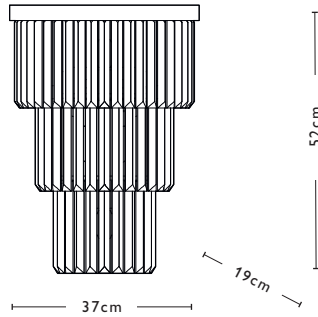

ANGEL
ANG3035
P19

ANGEL
ANG3008
P17

Crystal & Polished Chrome
6 x 40w max SES CNDL
4.3kg