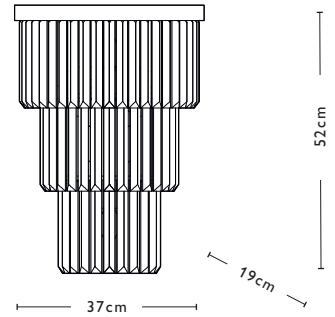

ANGEL
ANG3035
P19

Crystal & Antique Gold
6 x 40w max SES CNDL
4.5kg