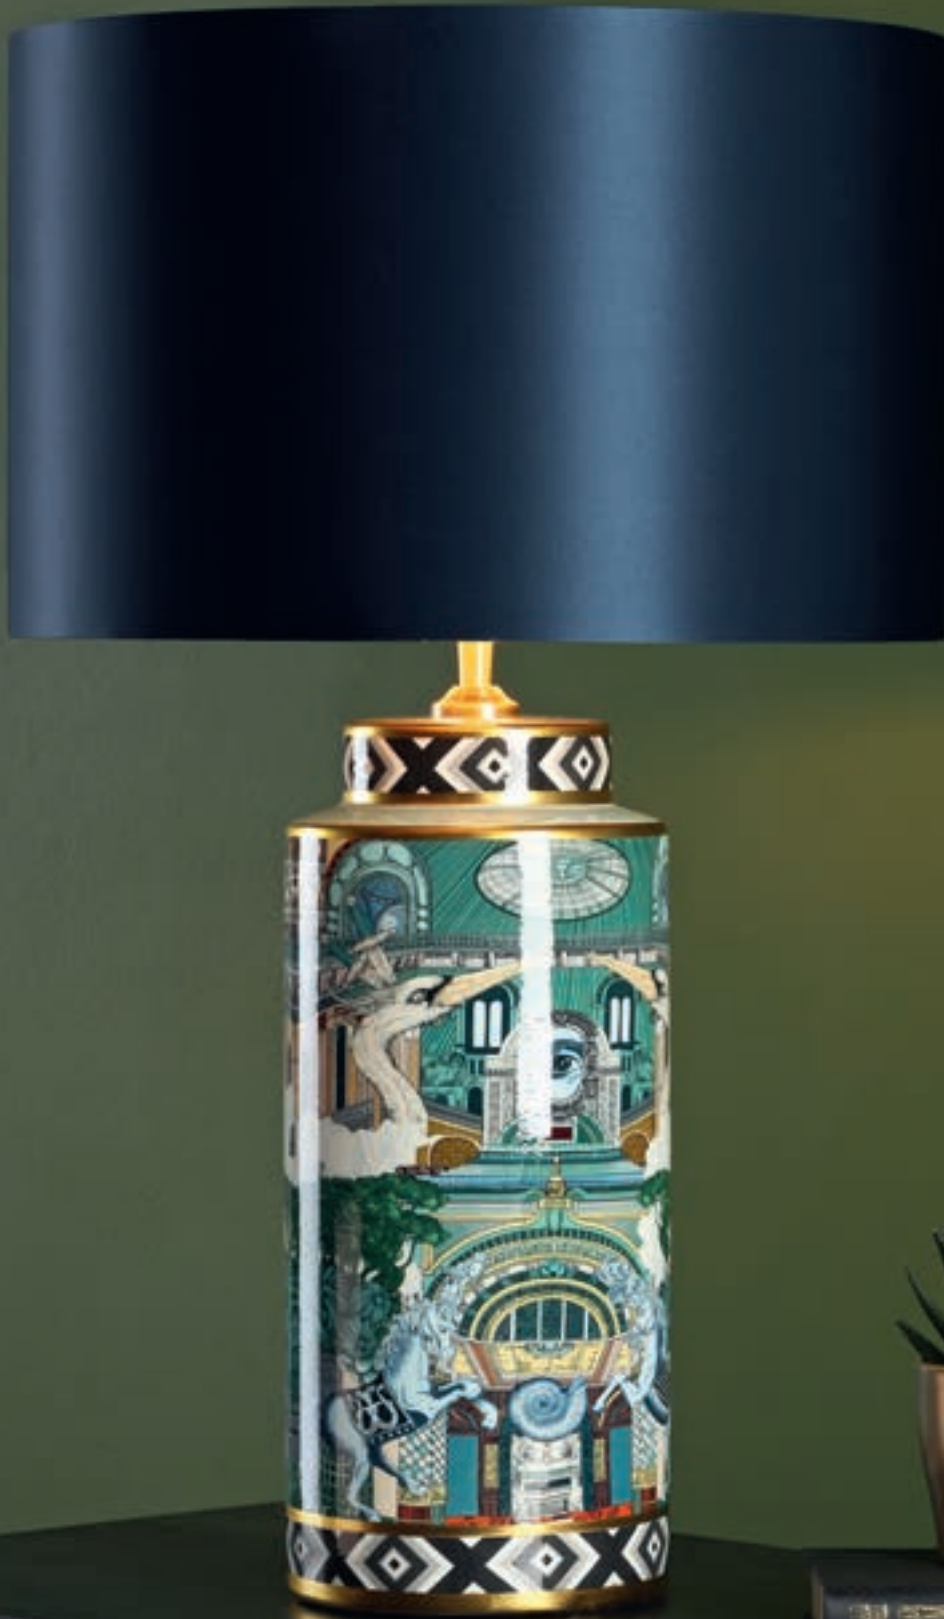

A great tribute to maximalism and surrealism. This intricately decorated ginger jar style table lamp features architectural motifs, as well as unicorns, storks, cherubs, swords, palms and eyes. The more you look the more this lamp surprises you – a real talking point.