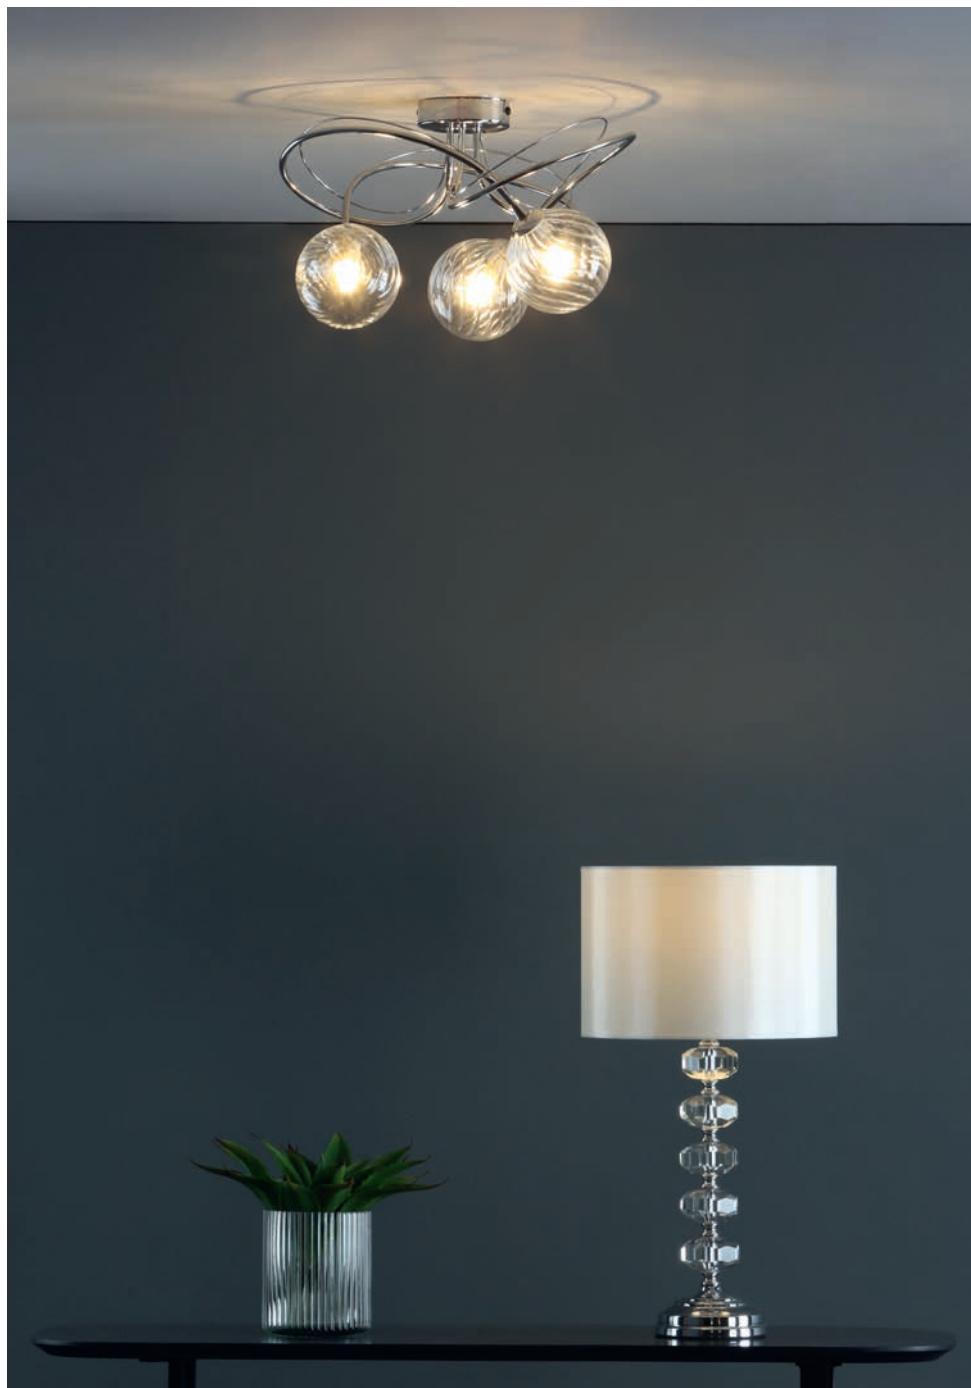

not suitable for glass over 12cm

D12.5 x H12 x W8cm

1 x 25w max G9

BUL-G9-LED-3

Choose a combination of glass (page 4) and fitting, then order the individual codes (examples shown).

ONA5350-F + 3x GL3

JARED