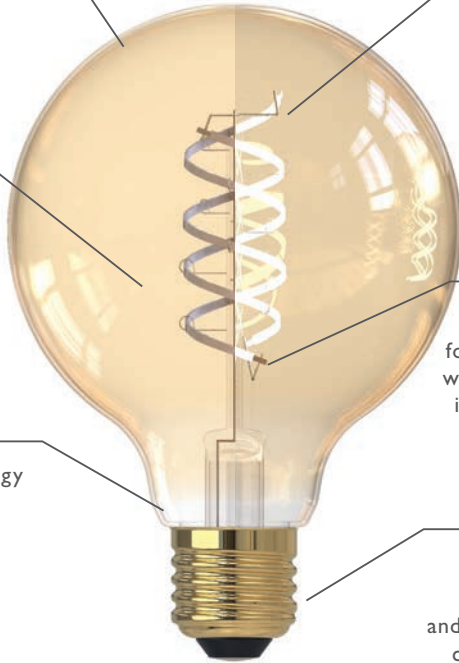

VINTAGE FINE FILAMENT LAMPS

WARM AMBER

lead-free glass envelope in warm amber for a more intimate glow

SUPER SLIM FILAMENT

that feels more like a traditional lamp when lit

360° UNIFORM LIGHT

no more shadows projected onto your lampshade or wall

WHITE FILAMENT

for a more neutral look when unlit compared to its orange predecessor

90 CRI

cutting-edge technology for enhanced colour rendering

A RANGE OF CAP TYPES

available in E27, B22 and E14 fitting options to cater to most standard home light fittings