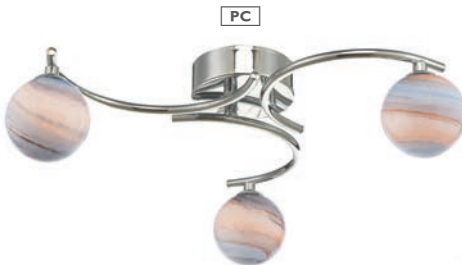

Atiya 3lt Semi Flush

planet style glass

H16 x Ø49cm

3 x 40w max G9

BUL-G9-LED-3