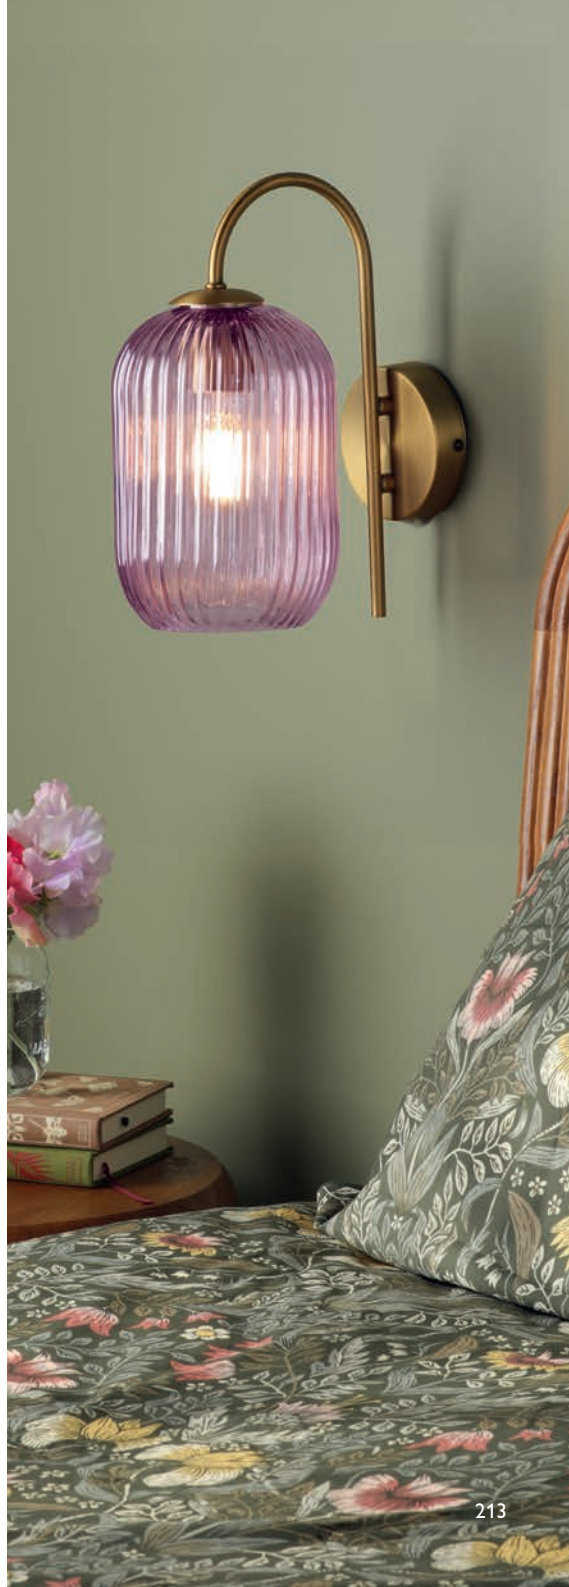

Idra Wall Light

bracket only

not suitable for glass over 20cm

D19 x H29 x W10cm

1 x 60w max ES GLS

[BUL-E27-LED-15](#)

DEN0722 [BK]

Dena Wall Light