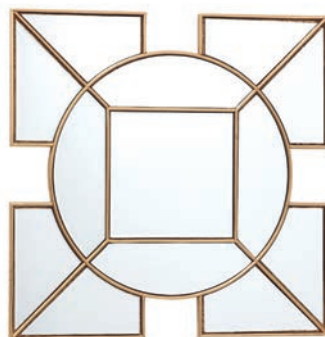

with gold leaf detailing
D2 x H86 x W66cm

002KIP9830

Kipton Mirror

gold detail edging

D2 x H98 x W30cm

002LYS60

Lyshia Mirror

gold detail edging