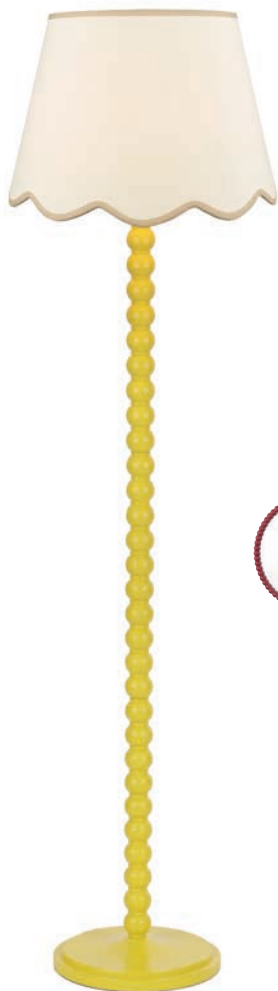

SIMILAR ITEMS
SEE PAGE 315

SPO4926 YL

Spool Floor Lamp

base only

H130 x Ø29cm

1 x 60w max ES GLS

[BUL-E27-LED-17](#)

POM1829

Linen Shade

natural linen tapered drum

with taupe trim

H31 x Ø45cm

60w max Reversible Gimble ES/B22

SPO4929 TP

Spool Floor Lamp

base only

H130 x Ø29cm

1 x 60w max ES GLS

[BUL-E27-LED-17](#)

POM1829

Linen Shade

natural linen tapered drum

with taupe trim

H31 x Ø45cm

60w max Reversible Gimble ES/B22