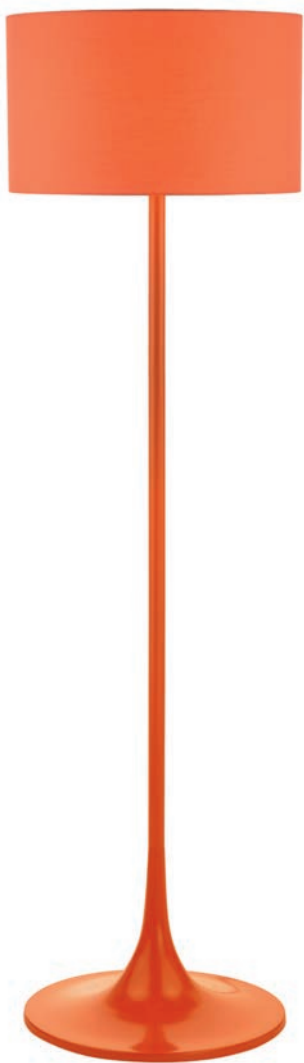

TOL4911 OR

Toledo Floor Lamp

c/w orange cotton shade

H152 x Ø43cm

1 x 60w max ES GLS

BUL-E27-LED-17