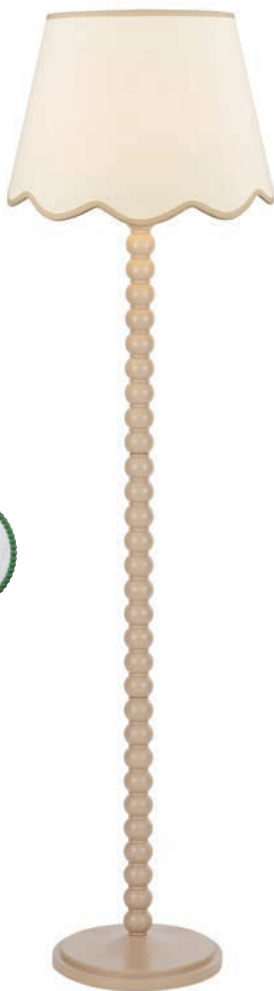

SIMILAR ITEMS
SEE PAGE 315

SPO4926 YL

Spool Floor Lamp

base only

H130 x Ø29cm

1 x 60w max ES GLS

[BUL-E27-LED-17](#)

POM1829

Linen Shade

natural linen tapered drum

with taupe trim

H31 x Ø45cm

60w max Reversible Gimble ES/B22

SPO4929 TP

Spool Floor Lamp

base only

H130 x Ø29cm

1 x 60w max ES GLS

[BUL-E27-LED-17](#)

POM1829

Linen Shade

natural linen tapered drum

with taupe trim

H31 x Ø45cm

60w max Reversible Gimble ES/B22