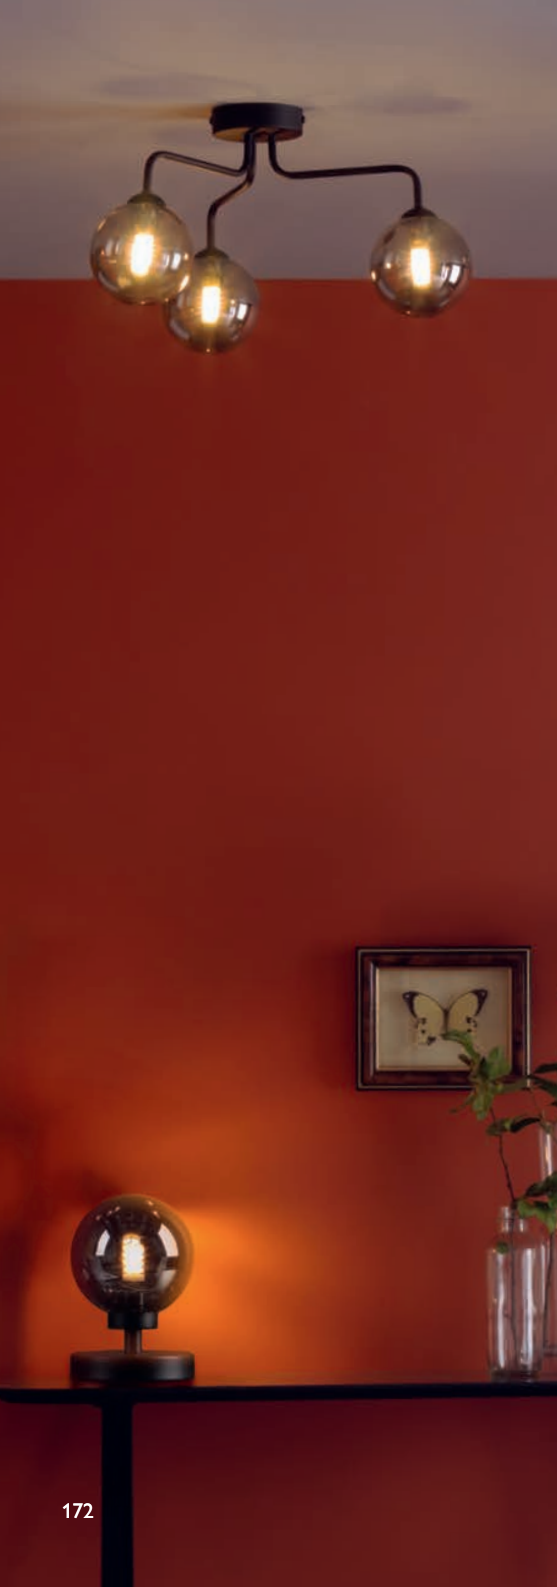

FEY0722-28 [BK] [SG]

FeYa Wall Light

smoked closed glass
D15 x H21 x W12cm
1 x 40w max G9
BUL-G9-LED-3

FEY0750-28 [PC] [SG]

FeYa Wall Light

smoked closed glass
D14 x H20 x W10cm
1 x 40w max G9
BUL-G9-LED-3