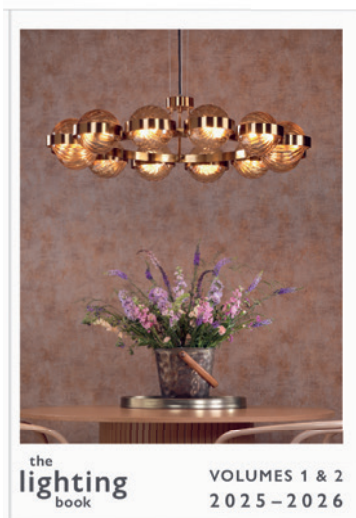

# INDEX

ACOTAS  outdoor wall light	27	MAZIN  outdoor wall light	25
AIMEE table lamp	19	MOESHA pendant	5
CAESAR <b>LED</b> table lamp	21	NELSON  outdoor wall light	27
EDDARD  outdoor wall light	27	NETRA pendant	9
EDE wall light, semi flush	15, 17	NETRA wall light	9
		NETRA flush	9
GENOA pendant	3	OBI  outdoor wall light	22
ISLA pendant, easy fit pendant	11	RATANA  outdoor wall light	25
KIMMIA pendant	5	TIVA  outdoor wall light	23
LARS  bathroom wall light	13	VAYU  outdoor wall light	25
LEWIS  outdoor wall light	27	ZUZANA  outdoor wall light	23
LOIRE pendant	7		
LOIRE wall light	7		

For the full collection, see our 2025/26 lighting catalogue: