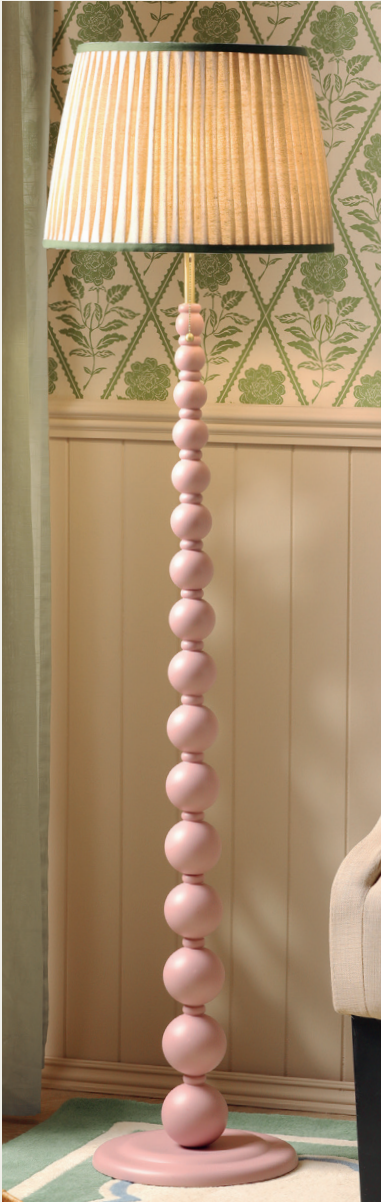

Discover hanging pendants, wall lights, floor lamps and more, all of which will add style and atmosphere to your home at the flick of a switch.

HAREWOOD

Semi Flush, Wall Light, Table Lamp & Floor Lamp

HAR0303-K p40