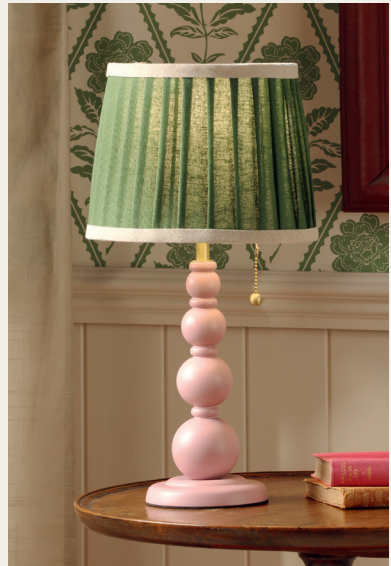

HAR4003-K p40